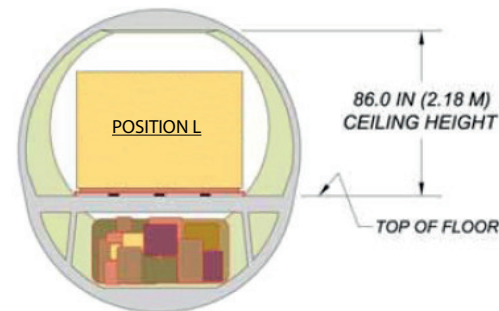

MAIN DESK CARGO DOOR
 86 X 140 IN (2.18 X 3.56 M)
 CLEAR DOOR OPENING
 85.0 X 137 IN (2.16 X 3.48 M)

POSITION A TO K
 88 X 125 IN (2.24 X 3.18 M) CONTAINER
 (AAA, AAC, AAY, AA4, AAK)
 88 X 125 IN (2.24 X 3.18 M) PALLET/NET
 (P1P, PAG, PAP, PAJ, P1G, PAH)

POSITION A TO K - OPTION
 88 X 108 IN (2.24 X 2.75 M) CONTAINER
 (ABB)
 88 X 108 IN (2.24 X 2.75 M) PALLET/NET

POSITION E TO J
 88 X 61.5 IN (2.24 X 1.56 M) CONTAINER
 (UYK)

POSITION L-STANDARD
 53 X 88 IN (1.35 X 2.24 M) CONTAINER
 (AEP, AEH)
 53 X 88 IN (1.35 X 2.24 M) PALLET/NET
 (PEA, PEB)

POSITION L- OPTIONAL
 60.4 X 61.5 IN (1.53 X 1.56 M) CONTAINER
 (AKE, AKN, LD3)
 61.5 X 88 X 56 IN (1.56 X 2.24 M) CONTAINER
 (AYY)

POSITION A TO K
 88 X 125 x 82 IN CONTAINER

POSITION L
 53 X 88 IN (1.35 X 2.24 M) CONTAINER (AEP, AEH) - PALLET (PEA, PEB)
 60.4 X 61.5 IN (1.53 X 1.56 M) CONTAINER (AKE, AKN, LD3)
 61.5 X 88 X 56 IN (1.56 X 2.24 M) CONTAINER (AYY)