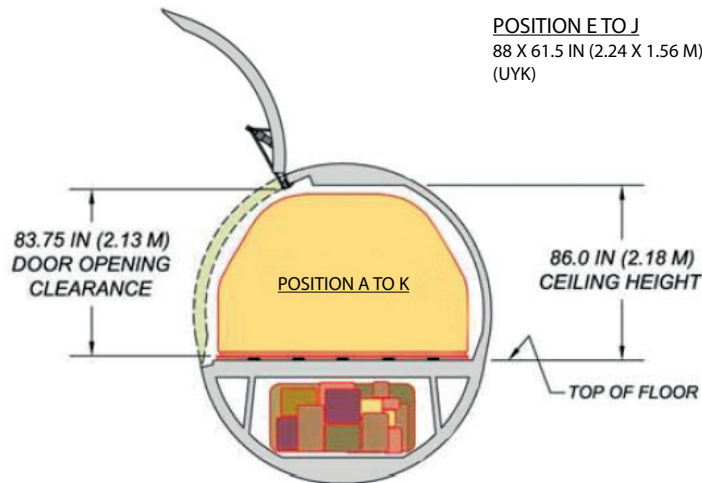

MAIN DESK CARGO DOOR
 86 X 140 IN (2.18 X 3.56 M)
 CLEAR DOOR OPENING
 85.0 X 137 IN (2.16 X 3.48 M)

POSITION A TO K
 88 X 125 IN (2.24 X 3.18 M) CONTAINER
 (AAA, AAC, AAY, AA4, AAK)
 88 X 125 IN (2.24 X 3.18 M) PALLET/NET
 (P1P, PAG, PAP, PAJ, P1G, PAH)

POSITION A TO K - OPTION
 88 X 108 IN (2.24 X 2.75 M) CONTAINER
 (ABB)
 88 X 108 IN (2.24 X 2.75 M) PALLET/NET

POSITION E TO J
 88 X 61.5 IN (2.24 X 1.56 M) CONTAINER
 (UYK)

POSITION L-STANDARD
 53 X 88 IN (1.35 X 2.24 M) CONTAINER
 (AEP, AEH)
 53 X 88 IN (1.35 X 2.24 M) PALLET/NET
 (PEA, PEB)

POSITION L- OPTIONAL
 60.4 X 61.5 IN (1.53 X 1.56 M) CONTAINER
 (AKE, AKN, LD3)
 61.5 X 88 X 56 IN (1.56 X 2.24 M) CONTAINER
 (AYY)

POSITION A TO K
 88 X 125 x 82 IN CONTAINER

POSITION L
 53 X 88 IN (1.35 X 2.24 M) CONTAINER (AEP, AEH) - PALLET (PEA, PEB)
 60.4 X 61.5 IN (1.53 X 1.56 M) CONTAINER (AKE, AKN, LD3)
 61.5 X 88 X 56 IN (1.56 X 2.24 M) CONTAINER (AYY)